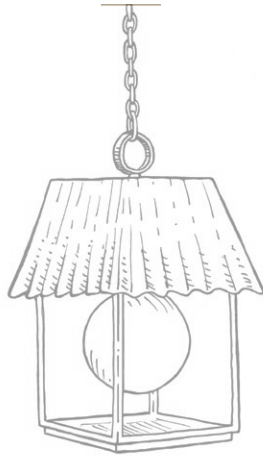

DREAMER

Jeffrey's purposeful and authentic spaces beg to be lived in rather than existing only to be stylish. Today this Elle Décor A-List designer's spirited aesthetic is realized beyond his fortunate clients through licensing partnerships and a broader audience can look forward to homes that are more genuine, more personal and more engaging.