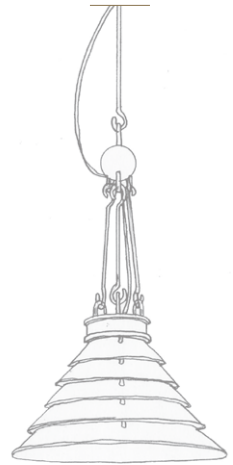

DREAMER

Jeffrey's purposeful and authentic spaces beg to be lived in rather than existing only to be stylish. Today this Elle Décor A-List designer's spirited aesthetic is realized beyond his fortunate clients through licensing partnerships and a broader audience can look forward to homes that are more genuine, more personal and more engaging.