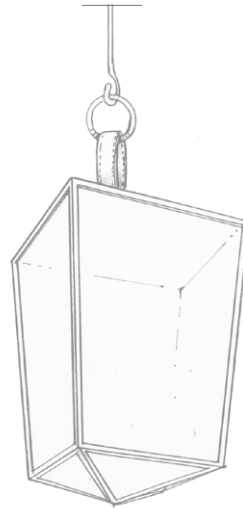

DREAMER

Jeffrey's purposeful and authentic spaces beg to be lived in rather than existing only to be stylish. Today this Elle Décor A-List designer's spirited aesthetic is realized beyond his fortunate clients through licensing partnerships and a broader audience can look forward to homes that are more genuine, more personal and more engaging.