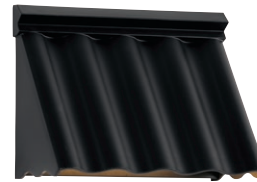

**MEDIUM WALL
LANTERN**

P560299-31M-27
Matte Black

Wakecrest LED

The Wakecrest LED Wall Sconce is a contemporary take on rustic luxury. Jeffrey translated the corrugated rooflines of classic barns into a softly waved sconce frame, paying homage to the Americana aesthetic. A crisp, sharp edge defines the modern roof peak and complements the vintage character of the fixture's design. Made with DURASHIELD, a durable material specially designed and tested to resist harsh environmental conditions.